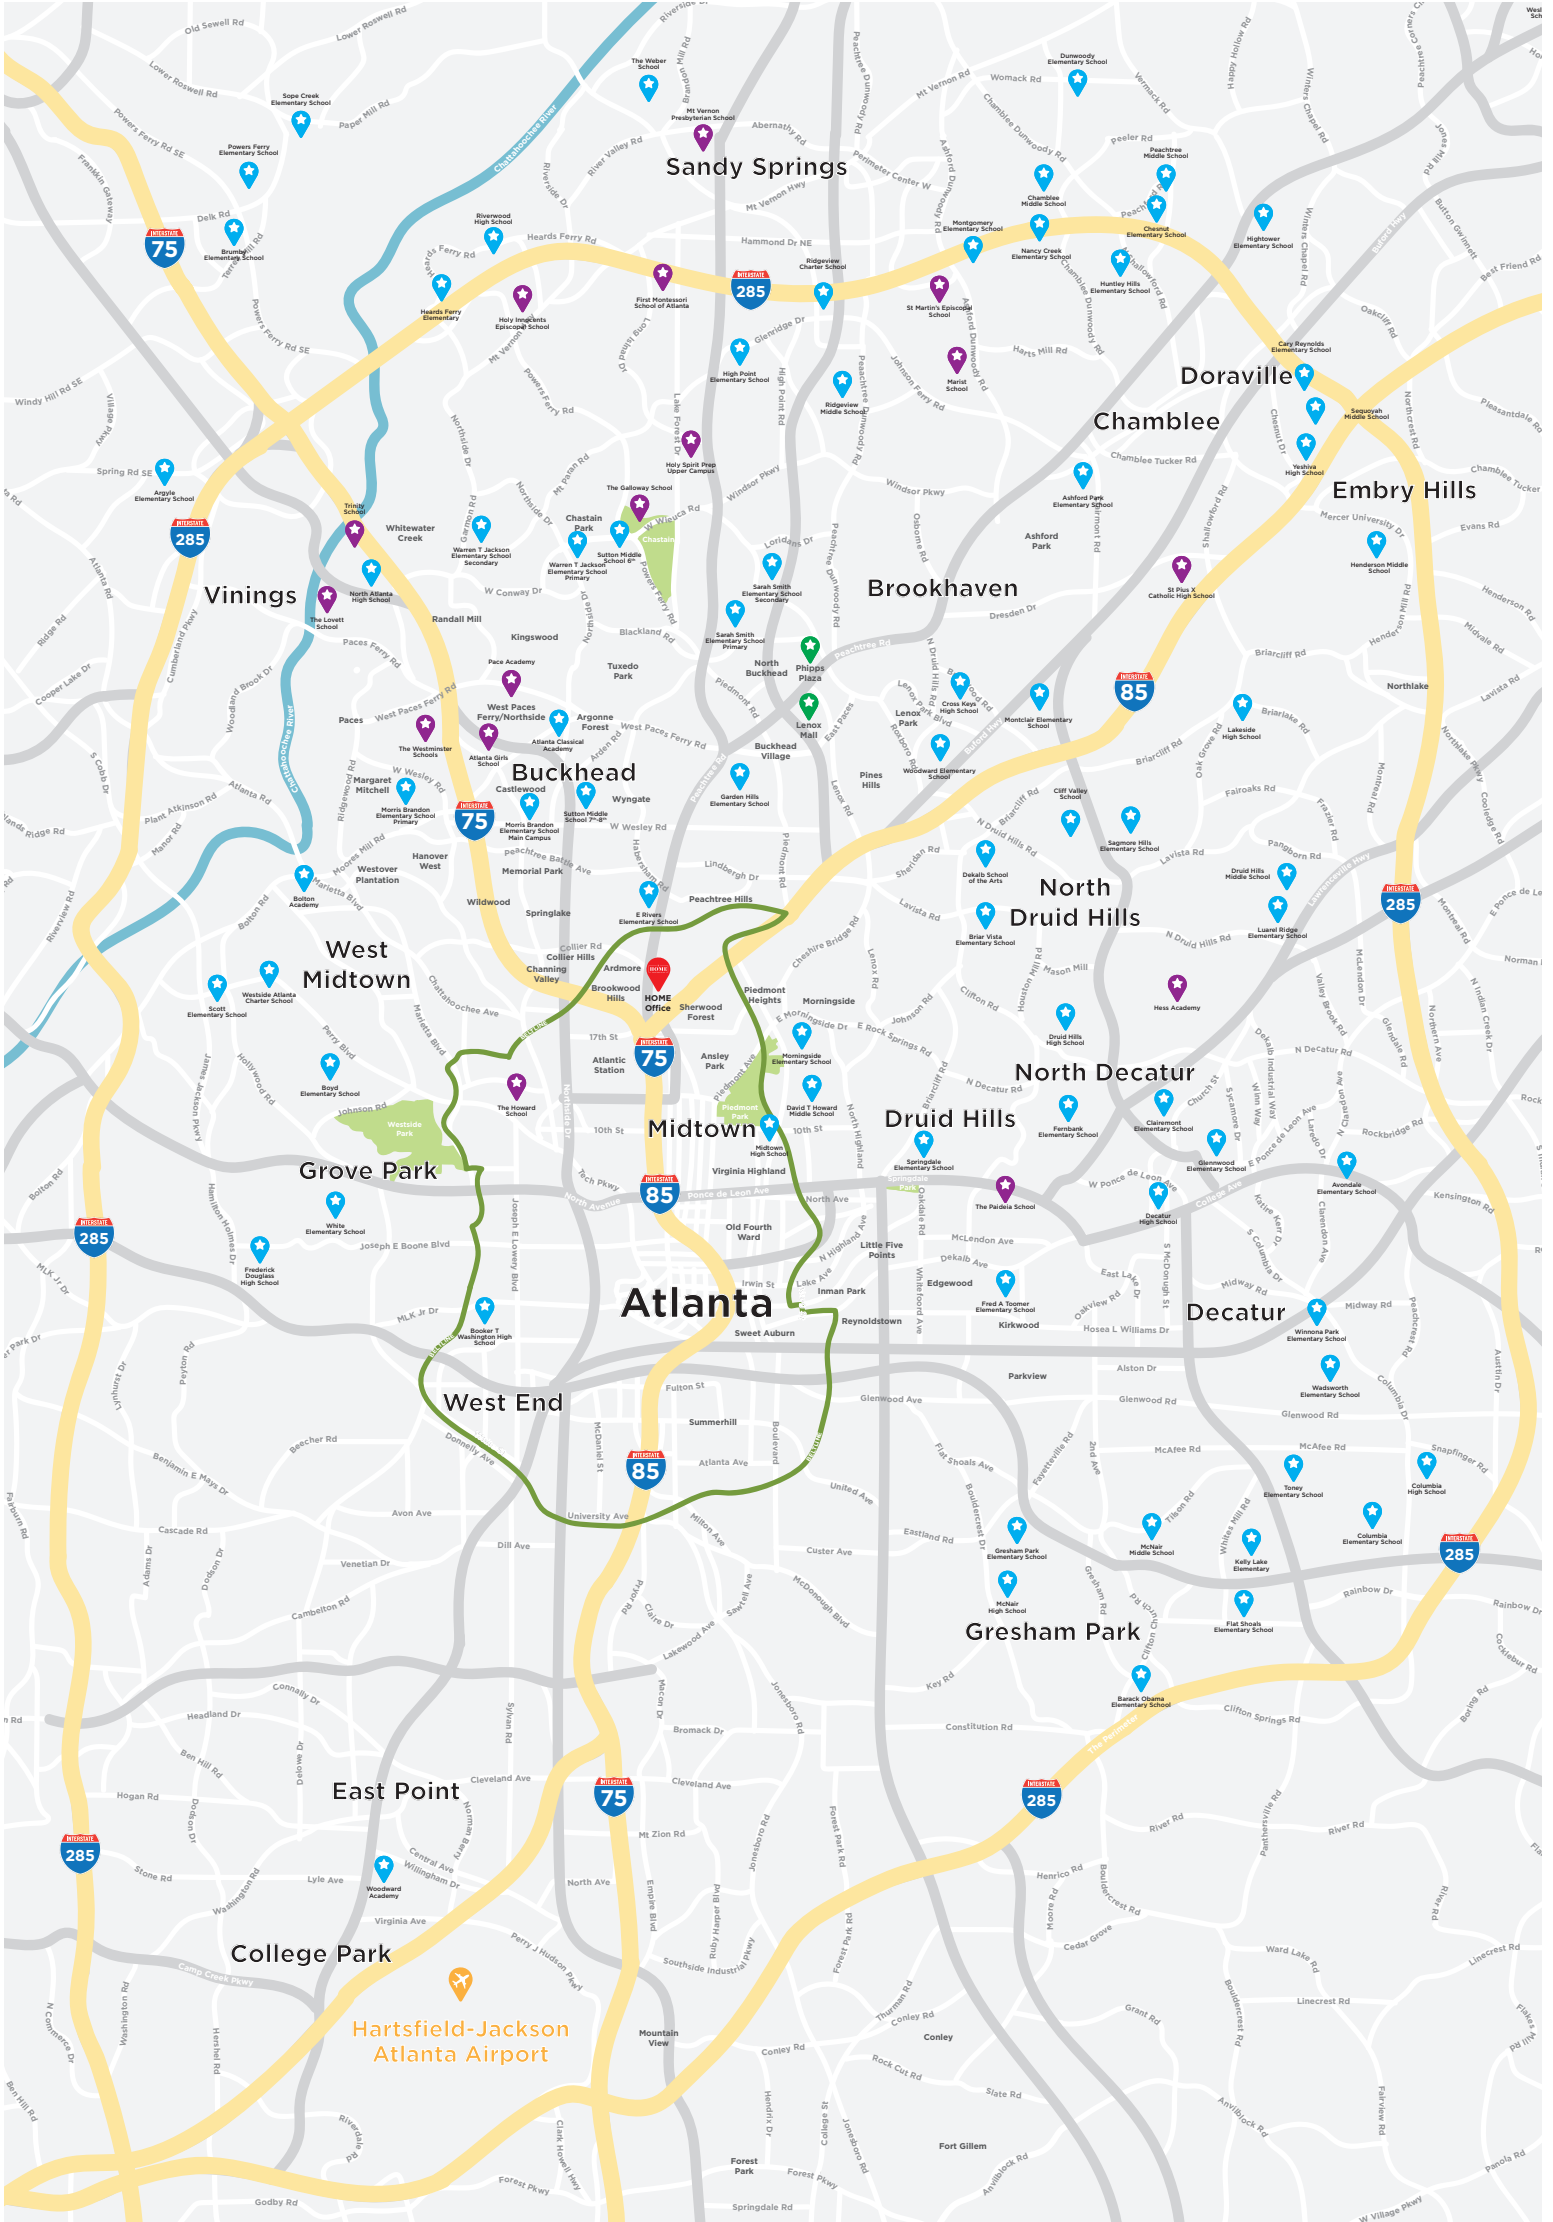

HOME

LUXURY REAL ESTATE

HOME Luxury Real Estate Office

Shopping Malls

Public Schools

Private Schools